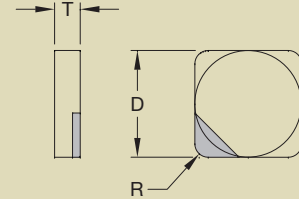

### Stocked Sizes:\*

- 1 = 1 Edge
- 2 = 2 Edges
- 3 = 3 Edges
- 4 = 4 Edges
- 6 = 6 Edges
- FT = Full Top PCBN
- S = Solid PCBN

### Blank Sizes:

- X = 0.020 Depth of Cut
- Z = 0.100 Depth of Cut

BLANK SIZE	Type		PCBN (Grades)								Dimensions (Inches)			
	ANSI	ISO	SC	SCI	SI	HC1	HC2	HC3	S	D	T	R	H	
	SNG432	SNG120408	2,4				2,4				0.500	0.188	0.031	-
	SNG433	SNG120412	2,4				2,4				0.500	0.188	0.047	-