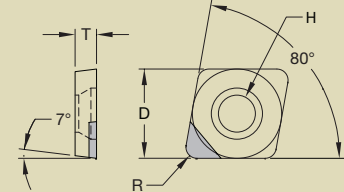

PCBN

Insert

CCGW

Stocked Sizes:*

- 1 = 1 Edge
- 2 = 2 Edges
- 3 = 3 Edges
- 4 = 4 Edges
- 6 = 6 Edges
- FT = Full Top PCBN
- S = Solid PCBN

Blank Sizes:

- X = 0.020 Depth of Cut
- Z = 0.100 Depth of Cut

BLANK SIZE	Type		PCBN (Grades)							Dimensions (Inches)			
	ANSI	ISO	SC	SCI	SI	HC1	HC2	HC3	S	D	T	R	H
X, Z	CCGW21.50.5	CCGW060202	1				1			0.250	0.094	0.008	0.110
X, Z	CCGW21.51	CCGW060204	1				1			0.250	0.094	0.016	0.110
X, Z	CCGW21.52	CCGW060208	1				1			0.250	0.094	0.031	0.110
X, Z	CCGW32.50.5	CCGW09T302	1				1			0.375	0.156	0.008	0.173
X, Z	CCGW32.51	CCGW09T304	1				1			0.375	0.156	0.016	0.173
X, Z	CCGW32.52	CCGW09T308	1				1			0.375	0.156	0.031	0.173